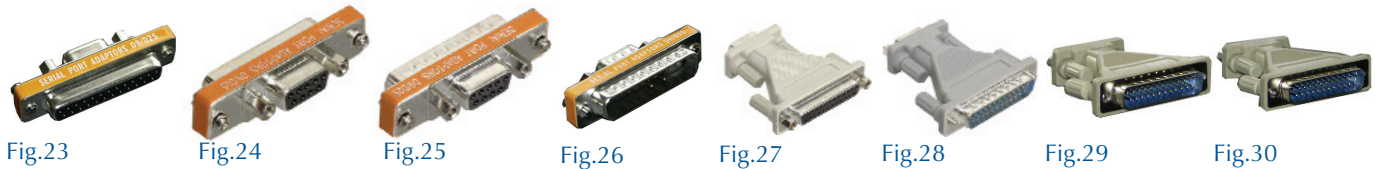

GENDER CHANGERS

Computer

Gender Changers

Retail Part No.	Bulk Part No.	Figure No.	Description	Length (Inches)	Color	Type
45-510	45-510-BU	1	DB9 (Male)/(Male)	2.490	Putty	Full Size
45-515	45-515-BU	2	DB9 (Female)/(Female)	2.490	Putty	Full Size
45-517	45-517-BU	3	DB9 (Male)/(Male)	0.690	Yellow	Low Profile
45-518	45-518-BU	4	DB9 (Female)/(Female)	0.690	Yellow	Low Profile
45-520	45-520-BU	5	DB15 (Male)/(Male)	2.500	Putty	Full Size
45-525	45-525-BU	6	DB15 (Female)/(Female)	2.440	Putty	Full Size
45-527	45-527-BU	7	DB15 (Male)/(Male)	0.707	Yellow	Low Profile
45-528	45-528-BU	8	DB15 (Female)/(Female)	0.690	Yellow	Low Profile
45-4100		9	DB25 (Male)/(Male)	2.500	Putty	Double Shielded
45-4101		10	DB25 (Female)/(Female)	2.500	Putty	Double Shielded
45-500	45-500-BU	11	DB25 (Male)/(Male)	2.150	Putty	Full Size
45-505	45-505-BU	12	DB25 (Female)/(Female)	2.160	Putty	Full Size
45-507	45-507-BU	13	DB25 (Male)/(Male)	0.690	Yellow	Low Profile
45-508	45-508-BU	14	DB25 (Female)/(Female)	0.700	Yellow	Low Profile
45-540	45-540-BU	15	DB37 (Male)/(Male)	0.709	Yellow	Low Profile
45-543	45-543-BU	16	DB37 (Female)/(Female)	0.697	Yellow	Low Profile
45-560	45-560-BU	17	HD15 (Male)/(Male)	2.500	Gray	Full Size
45-561	45-561-BU	18	HD15 (Female)/(Female)	2.500	Gray	Full Size
45-564	45-564-BU	19	HD15 (Female)/(Female)	0.695	Yellow	Low Profile
45-521	45-521-BU	20	HD15 (Male)/(Male)	0.715	Yellow	Low Profile
45-530	45-530-BU	21	CEN36 (Male)/(Male)	2.960	Putty	Full Size